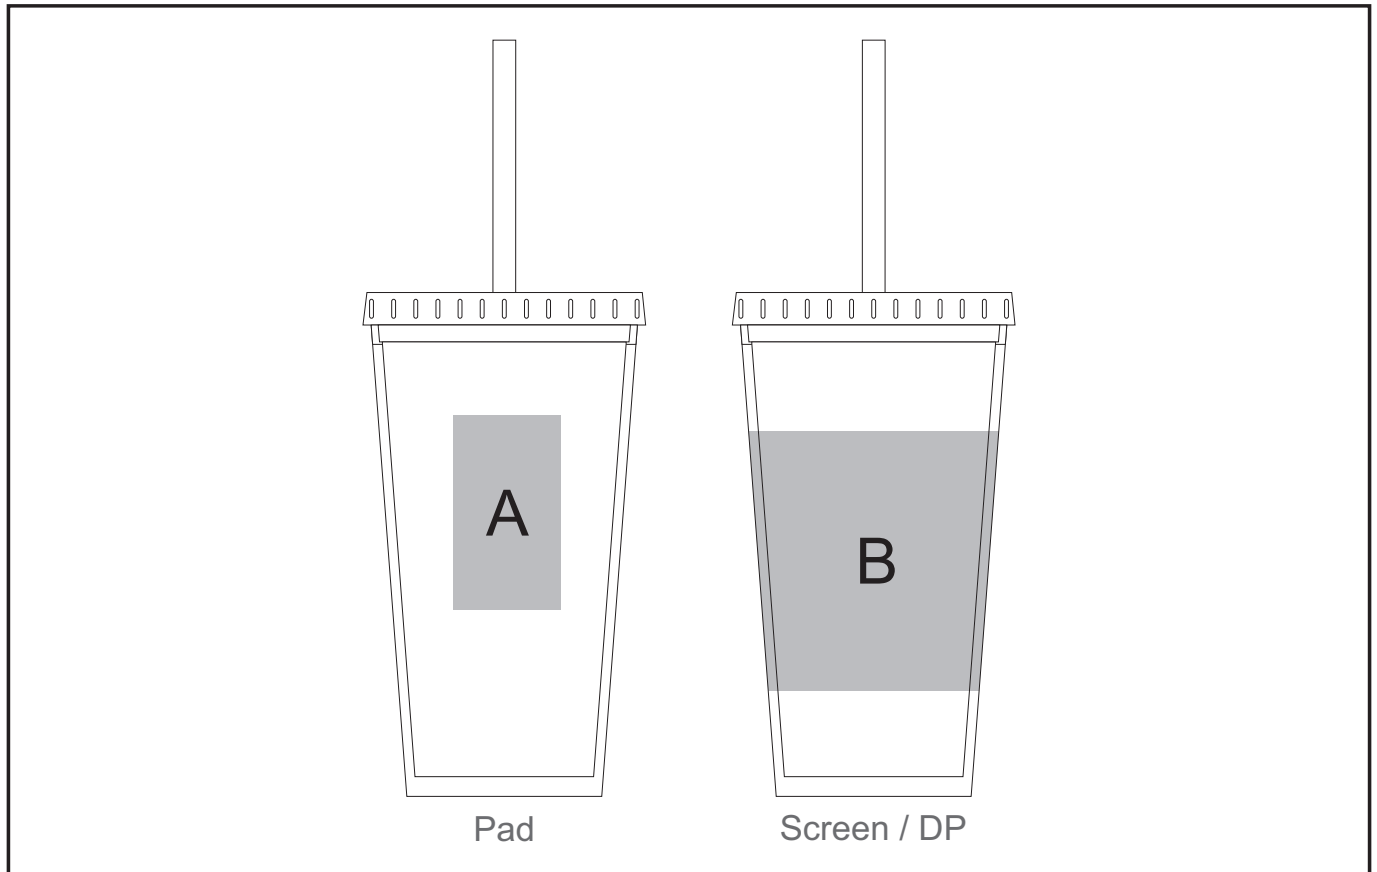

GF-AM-670-B

Malibu Tumbler

Need to know:

- Includes 1-Colour, 1-Position Screen Wrap (setup fee applies)

Branding Options:

Position A

1. Pad Print (PB) - 2 to 4 colours
Size: 33mm wide x 60mm high

Position B

1. Screen Wrap (SW) - 1 colour
Size: 140mm wide x 70mm high
2. Direct to Bottle (DP-C) - Full colour
Size: 100mm wide x 70mm high
3. Direct to Bottle (DP-D) - Full colour
Size: 259.5mm wide x 90mm high